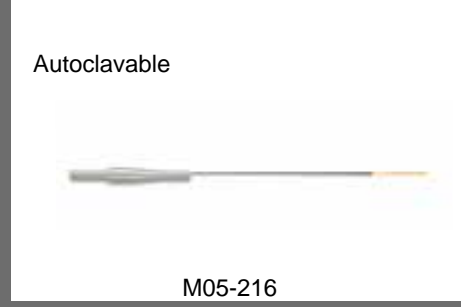

Accessories

M05-2067(part 1 of 2 parts)
 Battery charger
 (w/Power Supply)

M05-203
 Aluminum front cap

M05-216
 Optic fiber tip (Hyg/ Endo 300 μ m)

M05-215
 Optic fiber tip (General 400 μ m)

M05-205
 Lithium-ion battery

M05-208
 Laser protection goggle
 980nm

M05-208L
 Drop-In-Filter for { [• Á Loupes Á
 W ã ^! • æ Á Á Oã å ^ • 805-980nm Á
 Nd:YAG F-É I } { >OD6/ OD7Á

M05-2067(part 2 of 2 parts)
 Power supply for the charger